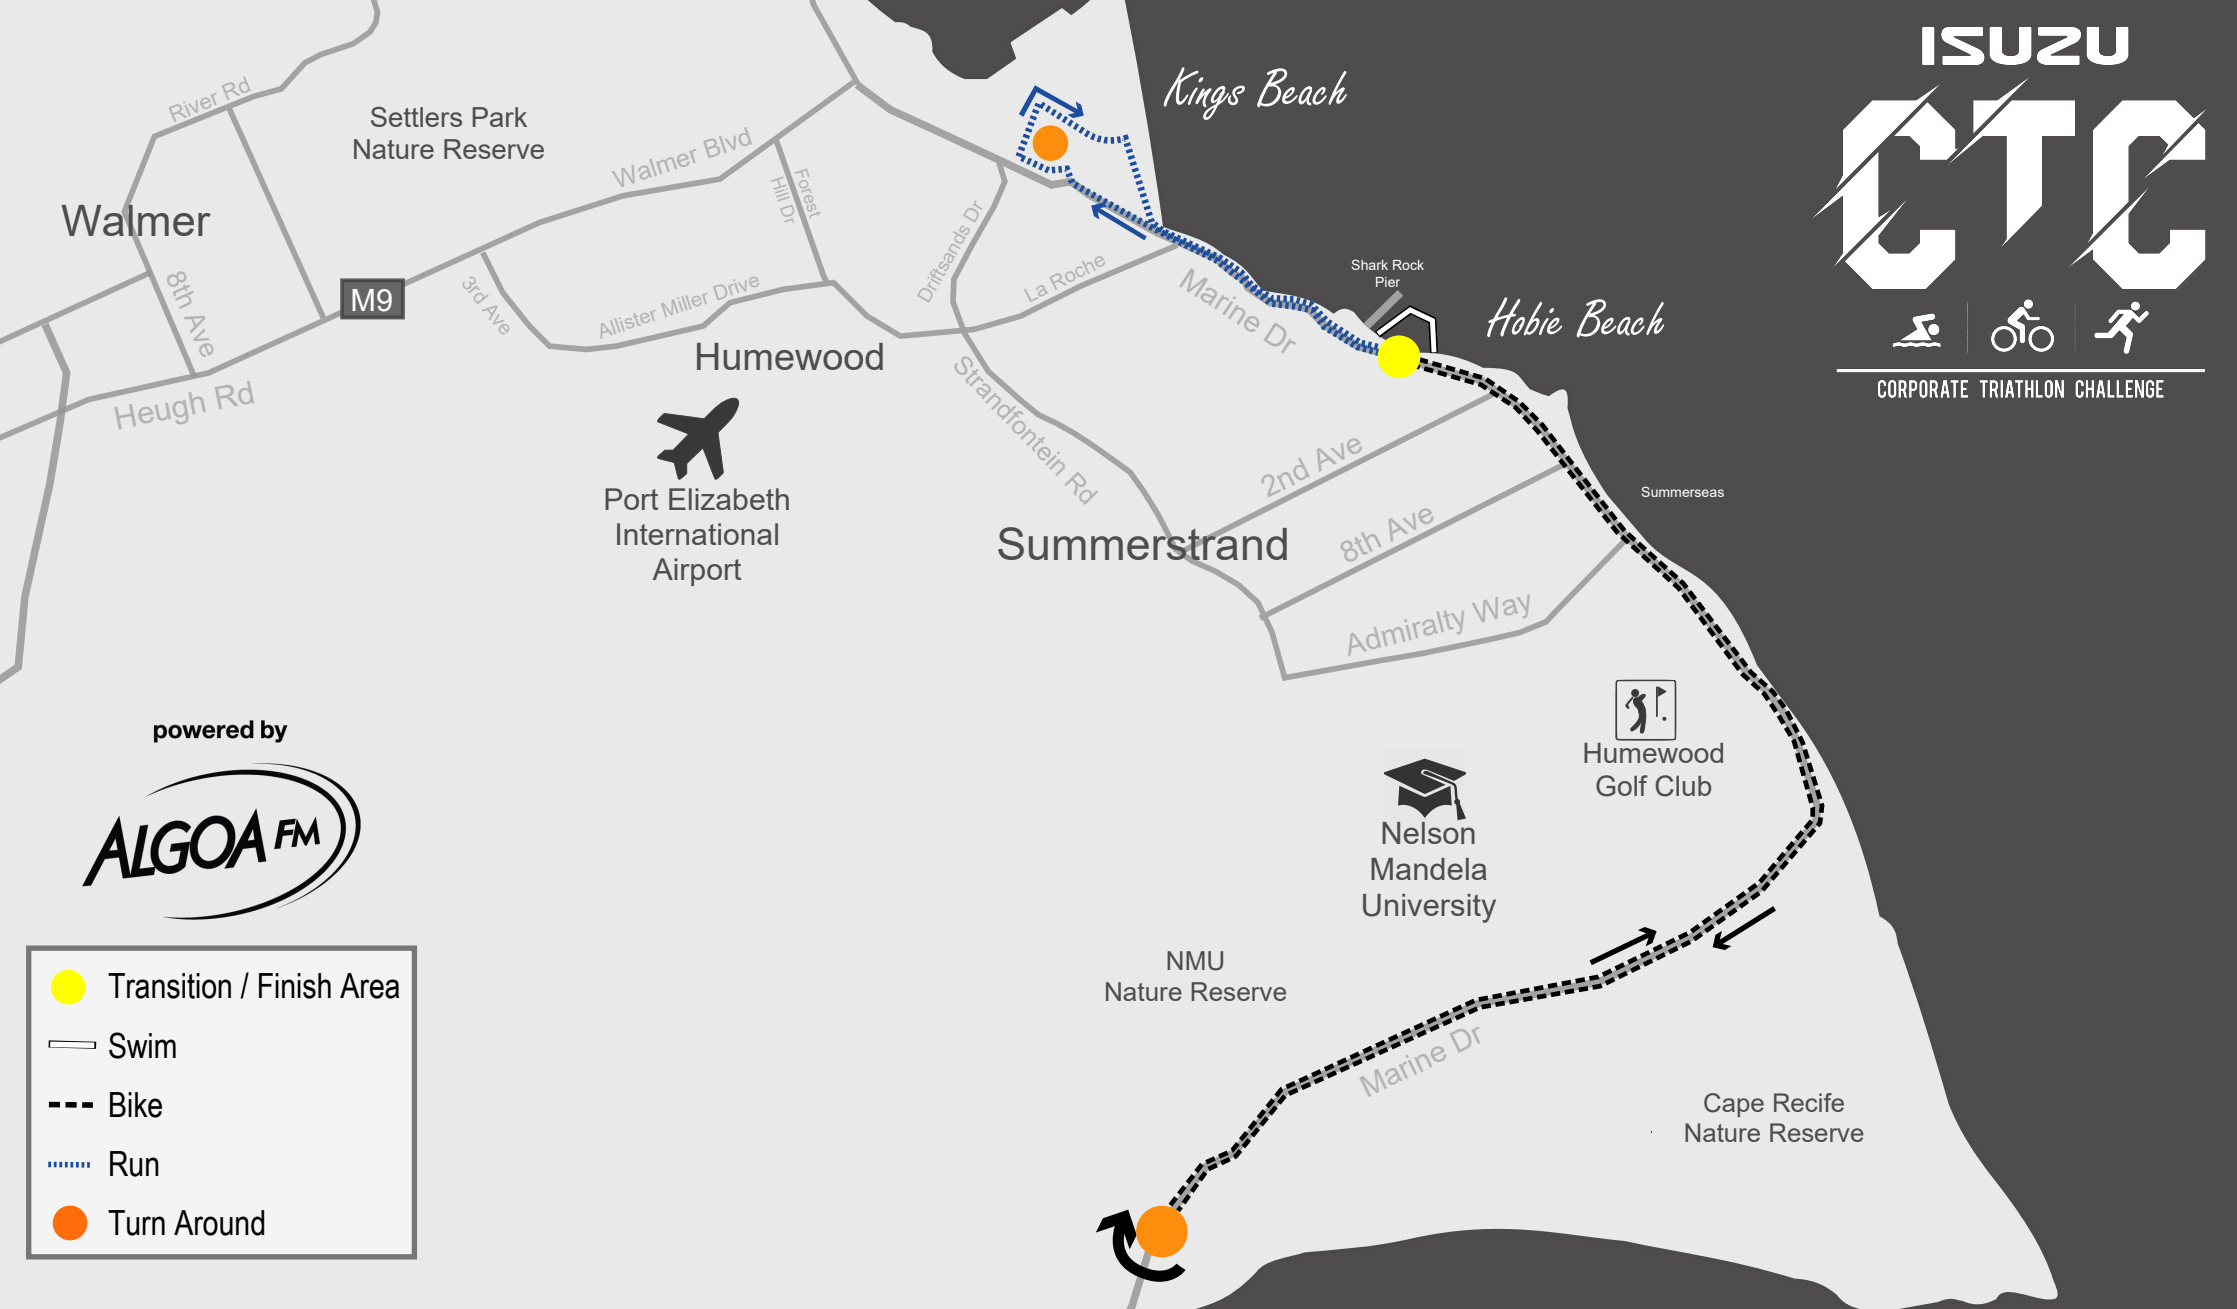

ISUZU

CTC

CORPORATE TRIATHLON CHALLENGE

powered by

-  Transition / Finish Area
-  Swim
-  Bike
-  Run
-  Turn Around

# Corporate Triathlon Challenge Overview & Bike

Swim : 380m  
 Bike : 18km  
 Run : 4.2km